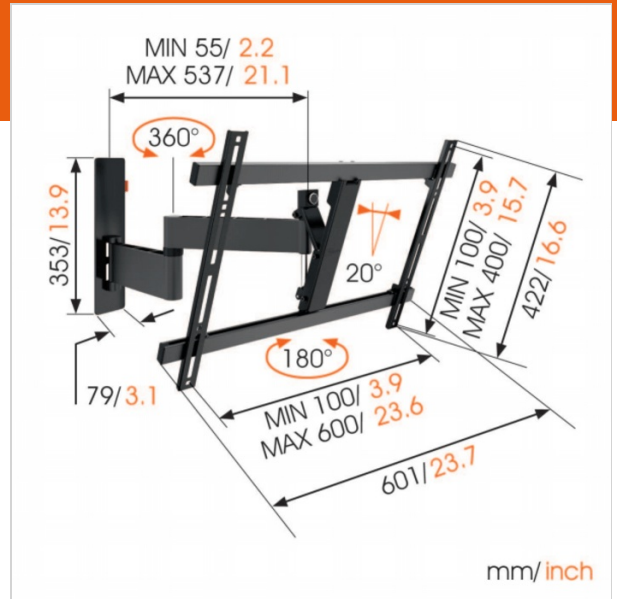

WALL 3345 Full-Motion TV Wall Mount (black)

Article number (SKU) 8353130
 Colour Black

Key benefits

- Simply Smart Value: Great comfort for an affordable price
- Tilt (up to 20°) to avoid reflections
- Smoothly turn your TV up to 180°
- Guide your cables
- Easily level your TV even after installation
- Use the app and mark the first drilling hole easily!

TV bracket with turning function for TVs up to 30 kg

The WALL 3345 full motion TV wall mount is very popular. The WALL 3345 is suitable for securely mounting virtually any model of TV, from 40" to 65" (101-165 cm), on the wall. The maximum turning angle is 180° and the max. tilting angle is 20°. Also available in white.

Your TV moves in all directions

Mount your TV on the wall with a full motion WALL TV bracket for the best view of your TV from anywhere in the room. You simply turn the TV towards you. You never again have to worry about annoying reflections. With the WALL full-motion wall mount, you can turn your TV to any desired position.

Product type number	WALL 3345
Article number (SKU)	8353130
Colour	Black
EAN single box	8712285335525
Product size	L
TÜV certified	Yes
Tilt	Tilt up to 20°
Turn	Up to 180°
Guarantee	Lifetime
Min. screen size (inch)	40
Max. screen size (inch)	65
Max. weight load (kg)	30
Min. hole pattern	100mm x 100mm
Max. hole pattern	600mm x 400mm
Max. bolt size	M8
Max. height of interface (mm)	422
Max. width of interface (mm)	601