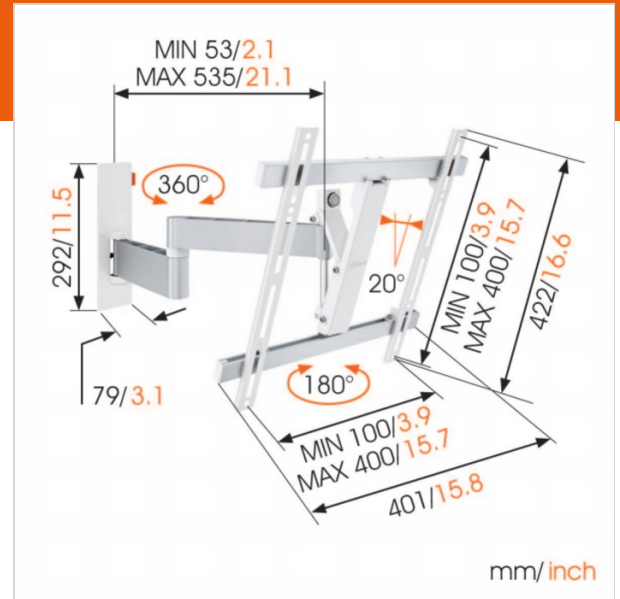

WALL 3245 Full-Motion TV Wall Mount (white)

Article number (SKU) 8353121
Colour White

Key benefits

- Simply Smart Value: Great comfort for an affordable price
- Tilt (up to 20°) to avoid reflections
- Smoothly turn your TV up to 180°
- Guide your cables
- Easily level your TV even after installation
- Use the app and mark the first drilling hole easily!

TV bracket with turning function for TVs up to 20 kg

The WALL 3245 full motion TV bracket is a very popular wall mount. The WALL 3245 is suitable for securely mounting virtually any model of TV, from 32" to 55" (81-140 cm), on the wall. The maximum turning angle is 180° and the max. tilting angle is 20°. Also available in black.

Your TV moves in all directions

Mount your TV on the wall with a full motion WALL TV bracket for the best view of your TV from anywhere in the room. You simply turn the TV towards you. You never again have to worry about annoying reflections. With the WALL full-motion wall mount, you can turn your TV to any desired position.