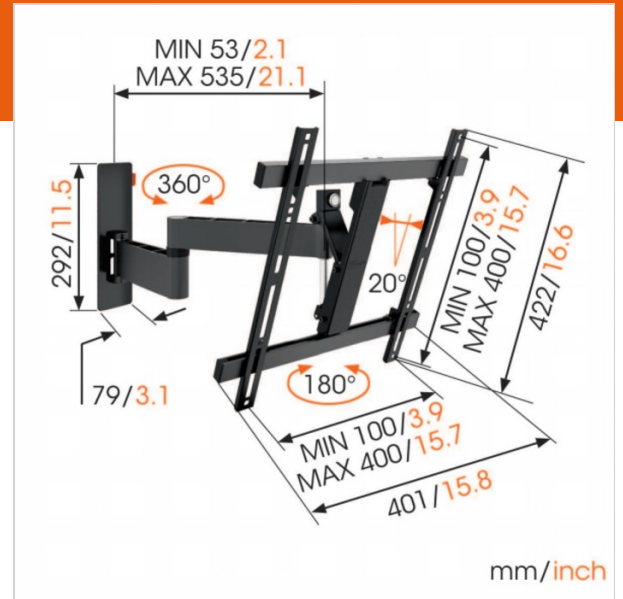

WALL 3245 Full-Motion TV Wall Mount (black)

Article number (SKU) 8353120
Colour Black

Key benefits

- Simply Smart Value: Great comfort for an affordable price
- Tilt (up to 20°) to avoid reflections
- Smoothly turn your TV up to 180°
- Guide your cables
- Easily level your TV even after installation
- Use the app and mark the first drilling hole easily!

TV bracket with turning function for TVs up to 20 kg

The WALL 3245 full motion TV bracket is a very popular wall mount. The WALL 3245 is suitable for securely mounting virtually any model of TV, from 32" to 55" (81-140 cm), on the wall. The maximum turning angle is 180° and the max. tilting angle is 20°. Also available in white.

Your TV moves in all directions

Mount your TV on the wall with a full motion WALL TV bracket for the best view of your TV from anywhere in the room. You simply turn the TV towards you. You never again have to worry about annoying reflections. With the WALL full-motion wall mount, you can turn your TV to any desired position.

Product type number	WALL 3245
Article number (SKU)	8353120
Colour	Black
EAN single box	8712285335426
Product size	M
TÜV certified	Yes
Tilt	Tilt up to 20°
Turn	Up to 180°
Guarantee	Lifetime
Min. screen size (inch)	32
Max. screen size (inch)	55
Max. weight load (kg)	20
Min. hole pattern	100mm x 100mm
Max. hole pattern	400mm x 400mm
Max. bolt size	M8
Max. height of interface (mm)	422
Max. width of interface (mm)	402