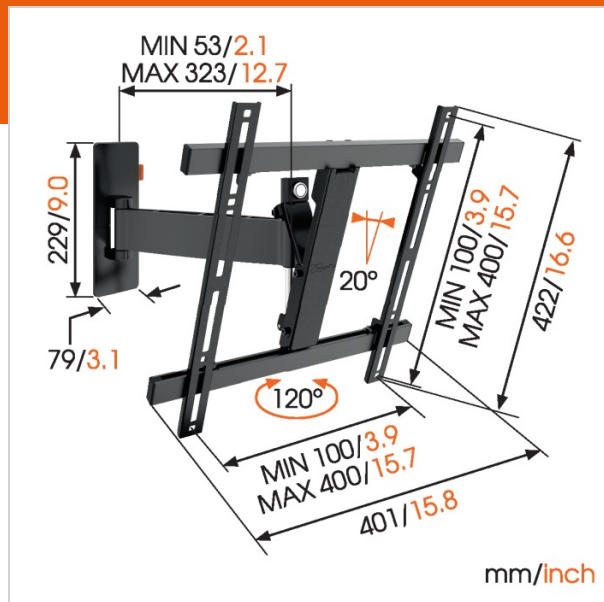

WALL 3225 Full-Motion TV Wall Mount

Article number (SKU) 8352120
 Colour Black

Key benefits

- Simply Smart Value: Great comfort for an affordable price
- Tilt (up to 20°) to avoid reflections
- Smoothly turn your TV up to 120°
- Guide your cables
- Easily level your TV even after installation
- Use the app and mark the first drilling hole easily!

TV bracket with turning function for TVs up to 20 kg

The WALL 3225 full motion TV bracket is a very popular wall mount. The WALL 3225 is suitable for securely mounting virtually any model of TV, from 32" to 55" (81-140 cm), on the wall. The maximum turning angle is 120° and the max. tilting angle is 20°.

Your TV moves in all directions

Mount your TV on the wall with a full motion WALL TV bracket for the best view of your TV from anywhere in the room. You simply turn the TV towards you. You never again have to worry about annoying reflections. With the WALL full-motion wall mount, you can turn your TV to any desired position.

Product type number	WALL 3225
Article number (SKU)	8352120
Colour	Black
EAN single box	8712285335402
Product size	M
TÜV certified	Yes
Tilt	Tilt up to 20°
Turn	Up to 120°
Guarantee	Lifetime
Min. screen size (inch)	32
Max. screen size (inch)	55
Max. weight load (kg)	20
Min. hole pattern	100mm x 100mm
Max. hole pattern	400mm x 400mm
Max. bolt size	M8
Max. height of interface (mm)	422
Max. width of interface (mm)	401