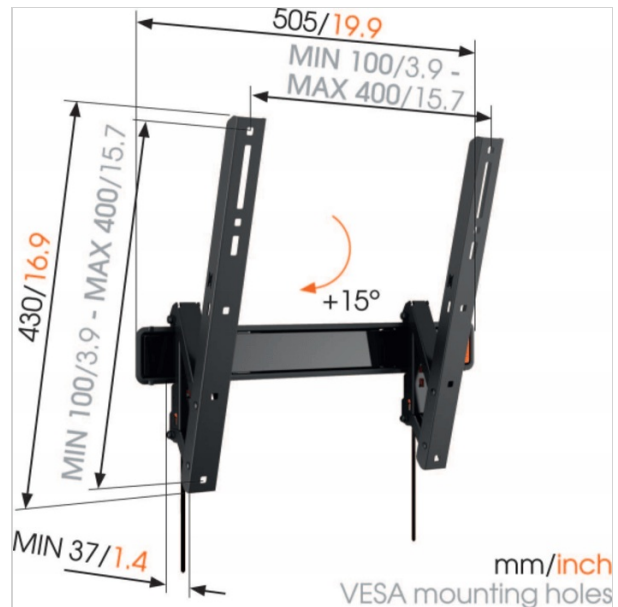

WALL 3215 Tilting TV Wall Mount

Article number (SKU) 8351120
 Colour Black

Key benefits

- Simply Smart Value: Great comfort for an affordable price
- Tilt (up to 15°) to avoid reflections
- Lock your TV securely in place
- Use the app and mark the first drilling hole easily!

TV bracket with tilting function for TVs up to 30 kg

The WALL 3215 tilting TV bracket is a very popular wall mount. The WALL 3215 is suitable for securely mounting virtually any model of TV, from 32" to 55" (81-140 cm), on the wall. The maximum tilt angle is 15° forwards.

The ideal mounting solution for small rooms

By mounting your TV a little higher on the wall and tilting it a few degrees, you maintain an optimal view. With no annoying reflections. A WALL TV bracket is the perfect solution for small rooms and bedrooms.

Product type number	WALL 3215
Article number (SKU)	8351120
Colour	Black
EAN single box	8712285335389
Product size	M
TÜV certified	Yes
Tilt	Tilt up to 15°
Guarantee	Lifetime
Min. screen size (inch)	32
Max. screen size (inch)	55
Max. weight load (kg)	30
Min. hole pattern	100mm x 100mm
Max. hole pattern	400mm x 400mm
Max. bolt size	M8
Max. height of interface (mm)	430
Max. width of interface (mm)	505