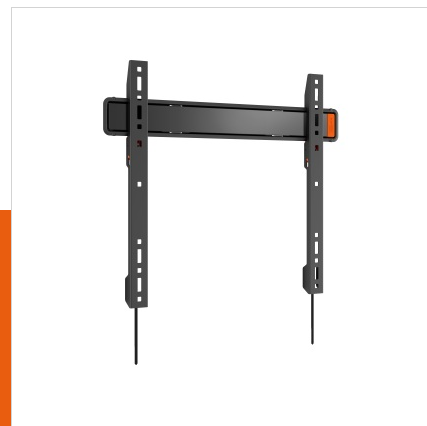

WALL 3205 Fixed TV Wall Mount

Article number (SKU) 8350120
 Colour Black

Key benefits

- Simply Smart Value: Great comfort for an affordable price
- Mount your TV only 2,3 cm from the wall
- Install your mount perfectly level: spirit level included!
- Lock your TV securely in place
- Use the app and mark the first drilling hole easily!

Flat wall mounting for TVs up to 50 kg

The WALL 3205 fixed TV bracket is a very popular wall mount. The WALL 3205 is suitable for mounting virtually any model of TV, from 32" to 55" (81-140 cm), flat and securely against the wall.

Your TV mounts easily and securely on the wall

Are you looking for a sturdy and safe way to mount your TV flat against the wall? The WALL fixed wall bracket is a reliable and simple solution with guaranteed Vogel's quality. With the WALL fixed TV wall bracket, a TV can be mounted flat against the wall. Because there are no moving or protruding parts, the risk of damage is very limited.

Product type number	WALL 3205
Article number (SKU)	8350120
Colour	Black
EAN single box	8712285335365
Product size	M
TÜV certified	Yes
Guarantee	Lifetime
Min. screen size (inch)	32
Max. screen size (inch)	55
Max. weight load (kg)	50
Min. hole pattern	100mm x 100mm
Max. hole pattern	400mm x 400mm
Max. bolt size	M8
Max. height of interface (mm)	430
Max. width of interface (mm)	505