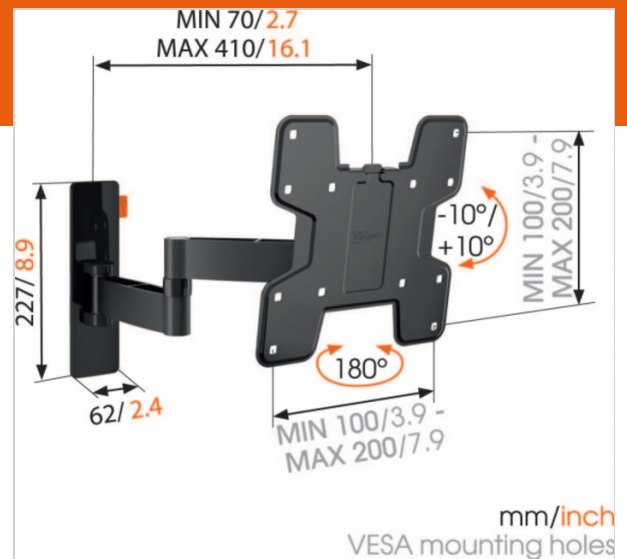

WALL 3145 Full-Motion TV Wall Mount (black)

Article number (SKU) 8353110
 Colour Black

Key benefits

- Simply Smart Value: Great comfort for an affordable price
- Tilt (up to 20°) to avoid reflections
- Smoothly turn your TV up to 180°
- Guide your cables
- Easily level your TV even after installation
- Use the app and mark the first drilling hole easily!

TV bracket with turning function for smaller TVs

The WALL 3145 full motion TV bracket has a maximum weight capacity of 15 kg. Almost any model of TV, from 19" to 40" (48-102 cm), can be mounted on the wall with the WALL 3145. The maximum turning angle is 180° and the max. tilting angle is 20°. Also available in white.

Your TV moves in all directions

Mount your TV on the wall with a full motion WALL TV bracket for the best view of your TV from anywhere in the room. You simply turn the TV towards you. You never again have to worry about annoying reflections. With the WALL full-motion wall mount, you can turn your TV to any desired position.

Product type number	WALL 3145
Article number (SKU)	8353110
Colour	Black
EAN single box	8712285335327
Product size	S
TÜV certified	Yes
Tilt	Tilt -10°/+10°
Turn	Up to 180°
Guarantee	Lifetime
Min. screen size (inch)	19
Max. screen size (inch)	40
Max. weight load (kg)	15
Min. hole pattern	n/amm x n/amm
Max. hole pattern	n/amm x n/amm
Standard fixed VESA patterns	100 mm x 100 mm 200 mm x 100 mm 200 mm x 200 mm
Max. bolt size	M8
Max. height of interface (mm)	301
Max. width of interface (mm)	302