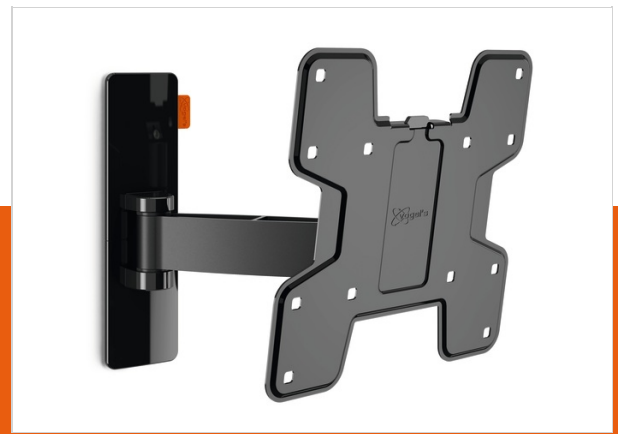

WALL 3125 Full-Motion TV Wall Mount

Article number (SKU) 8352110
 Colour Black

Key benefits

- Simply Smart Value: Great comfort for an affordable price
- Tilt (up to 20°) to avoid reflections
- Smoothly turn your TV up to 120°
- Guide your cables
- Easily level your TV even after installation
- Use the app and mark the first drilling hole easily!

TV bracket with turning function for smaller TVs

The WALL 3125 full motion TV bracket has a maximum weight capacity of 15 kg. Almost any model of TV, from 19" to 40" (48-102 cm), can be mounted on the wall with the WALL 3125. The maximum turning angle is 120° and the max. tilting angle is 20°.

Your TV moves in all directions

Mount your TV on the wall with a full motion WALL TV bracket for the best view of your TV from anywhere in the room. You simply turn the TV towards you. You never again have to worry about annoying reflections. With the WALL full-motion wall mount, you can turn your TV to any desired position.

Product type number	WALL 3125
Article number (SKU)	8352110
Colour	Black
EAN single box	8712285335303
Product size	S
TÜV certified	Yes
Tilt	Tilt -10°/+10°
Turn	Up to 120°
Guarantee	Lifetime
Min. screen size (inch)	19
Max. screen size (inch)	40
Max. weight load (kg)	15
Min. hole pattern	n/amm x n/amm
Max. hole pattern	n/amm x n/amm
Standard fixed VESA patterns	100 mm x 100 mm 200 mm x 100 mm 200 mm x 200 mm
Max. bolt size	M8
Max. height of interface (mm)	227
Max. width of interface (mm)	318