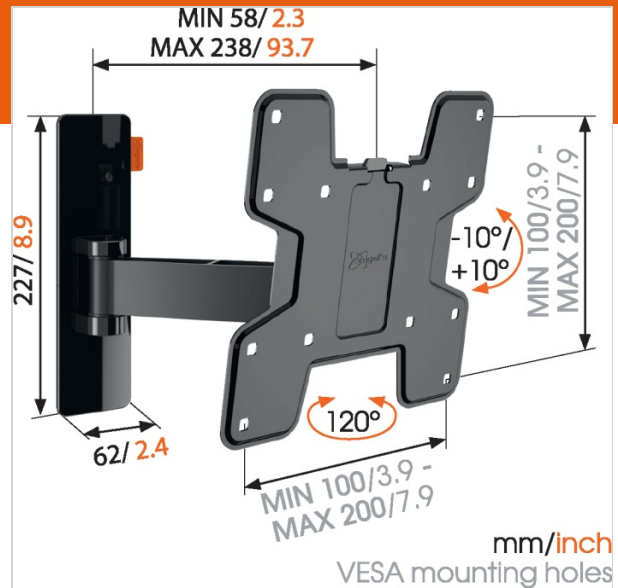

WALL 3125 Full-Motion TV Wall Mount

Article number (SKU) 8352110
 Colour Black

Key benefits

- Simply Smart Value: Great comfort for an affordable price
- Tilt (up to 20°) to avoid reflections
- Smoothly turn your TV up to 120°
- Guide your cables
- Easily level your TV even after installation
- Use the app and mark the first drilling hole easily!

TV bracket with turning function for smaller TVs

The WALL 3125 full motion TV bracket has a maximum weight capacity of 15 kg. Almost any model of TV, from 19" to 40" (48-102 cm), can be mounted on the wall with the WALL 3125. The maximum turning angle is 120° and the max. tilting angle is 20°.

Your TV moves in all directions

Mount your TV on the wall with a full motion WALL TV bracket for the best view of your TV from anywhere in the room. You simply turn the TV towards you. You never again have to worry about annoying reflections. With the WALL full-motion wall mount, you can turn your TV to any desired position.

Product type number	WALL 3125
Article number (SKU)	8352110
Colour	Black
EAN single box	8712285335303
Product size	S
TÜV certified	Yes
Tilt	Tilt -10°/+10°
Turn	Up to 120°
Guarantee	Lifetime
Min. screen size (inch)	19
Max. screen size (inch)	40
Max. weight load (kg)	15
Min. hole pattern	n/amm x n/amm
Max. hole pattern	n/amm x n/amm
Standard fixed VESA patterns	100 mm x 100 mm 200 mm x 100 mm 200 mm x 200 mm
Max. bolt size	M8
Max. height of interface (mm)	227
Max. width of interface (mm)	318