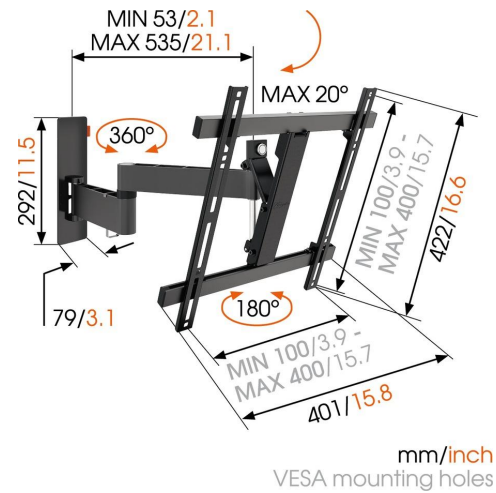

WALL 2245 - Full-Motion TV Wall Mount (black)

For TVs up to 55 inch (140 cm)

The WALL 2245 TV wall mount is suitable for 32 to 55 inch (81 to 140 cm) TVs. This sturdy mount supports up to 20 kg (44 lbs).

Flexible viewing from anywhere in the room

Now you can enjoy watching TV from different places with the WALL 2245 full-motion mount from Vogel's. The perfect view from the dining area and from the nearby living room. A great way to see your favourite TV show from a variety of places.

Turn	180
Tilt	20
Also available in the color:	White
Guarantee	Life time
Min. distance to the wall (mm)	55
Min. screen size (inch)	32"
Max. screen size (inch)	55"
Max. screen weight (kg)	20
Hole pattern (mm)	Min. 100x100 / Max. 400x400

Logistic information

EAN Code Product	8712285324420
Net weight including packaging (kg)	4.7
Single Box Width (mm)	349
Single Box Length (mm)	459
Single Box Height (mm)	95