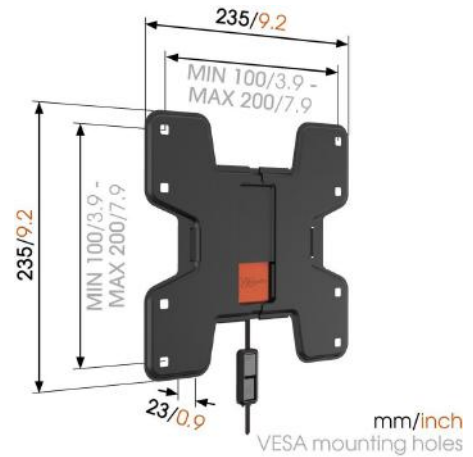

WALL 2105 – Fixed TV Wall Mount

For TVs up to 37 inch (94 cm)

WALL 2105 is a durable TV wall mount, suitable for 19 to 37 inch (48 to 94 cm) TVs weighing up to 20 kg (44 lbs).

Your TV like a piece of fine art on your wall

Min. screen size (inch)

Max. screen size (inch)

Max. screen weight (kg)

Hole pattern (mm)

Life time

19"

37"

20

Min. 100x100 / Max. 100x100

Min. 200x100 / Max. 200x100

Min. 200x200 / Max. 200x200

WALL 2105 – Fixed TV Wall Mount

The WALL series: simply smart value

Mounting your TV on the wall saves space, making even the smallest of rooms feel bigger. The brackets in Vogel's WALL series make good economic sense too, thanks to a quality build and clean finish at an affordable price. It's simply smart value.