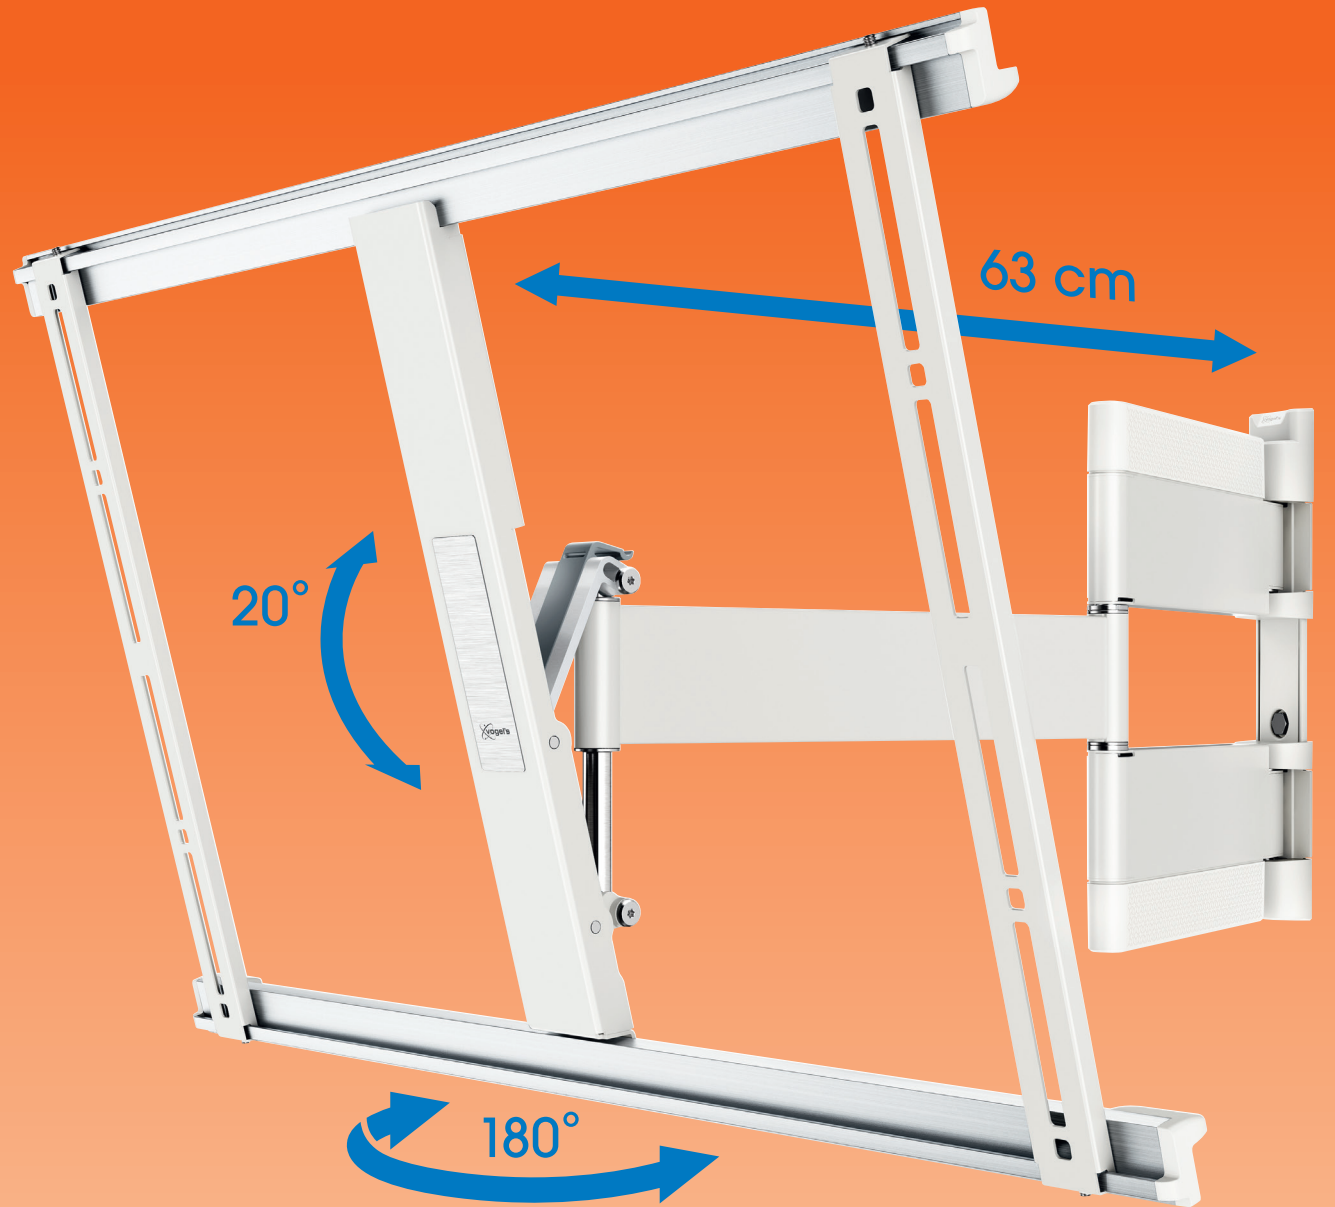

Extrathin

TURN

turn up to 180°

tilt up to 20°
3,5 cm/ 1,4 inch
from the wall

THIN 545

8395451