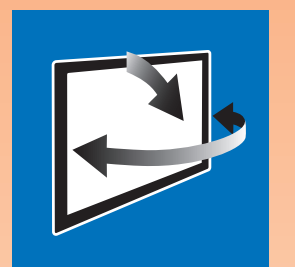

## TURN

turn up to 120°

tilt up to 20°  
3,5 cm/ 1,4 inch  
from the wall

THIN 525

8395250

 **vogel's**<sup>®</sup>