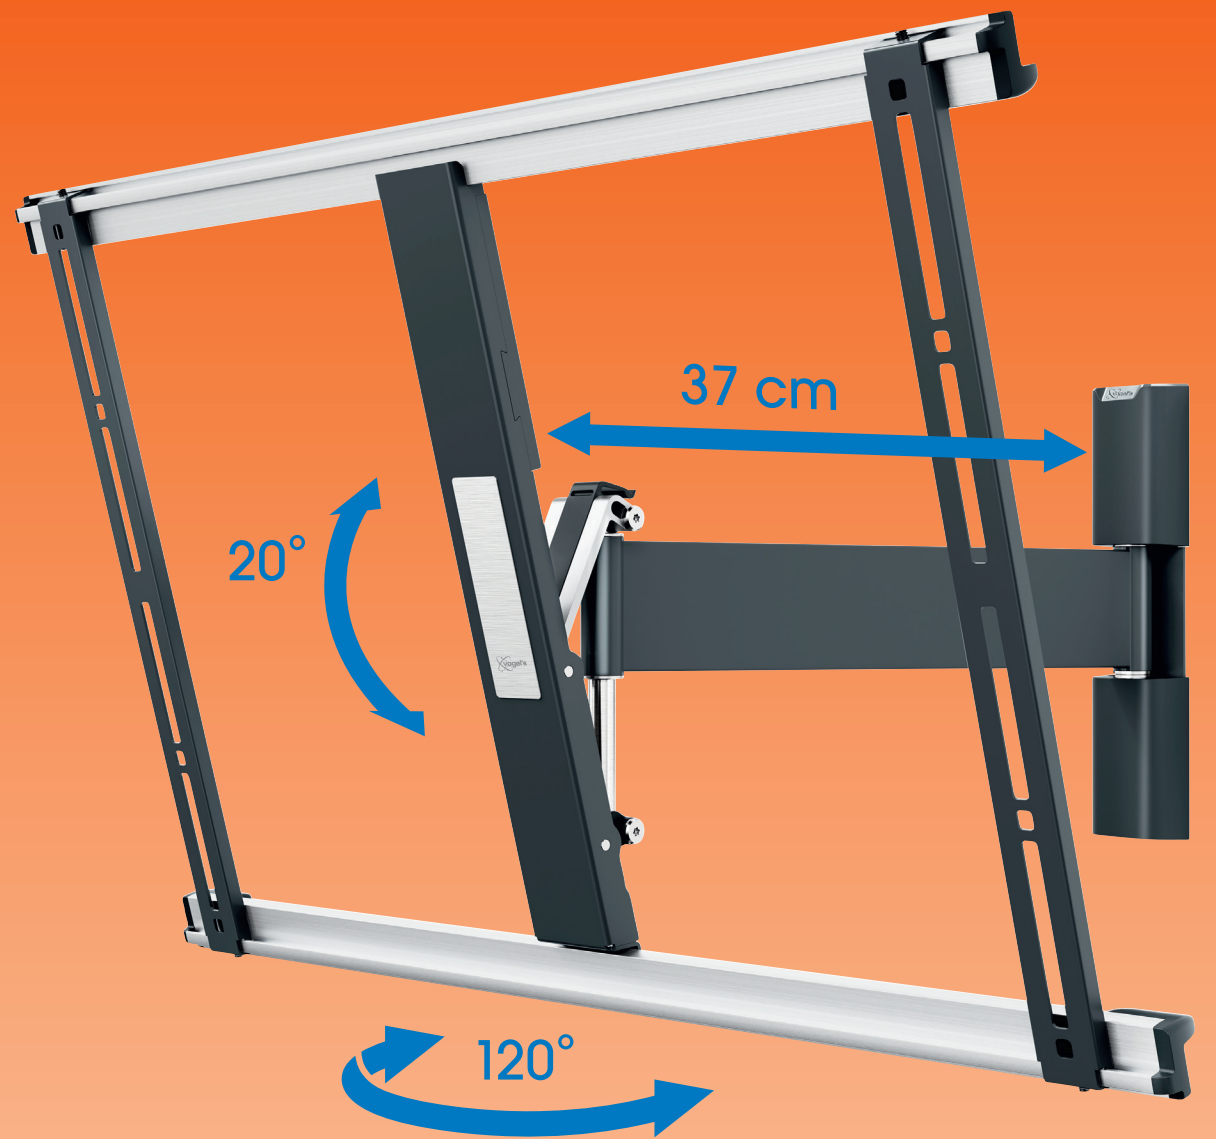

## TURN

turn up to 120°

tilt up to 20°  
3,5 cm/ 1,4 inch  
from the wall

THIN 525

8395250

 **vogel's**<sup>®</sup>