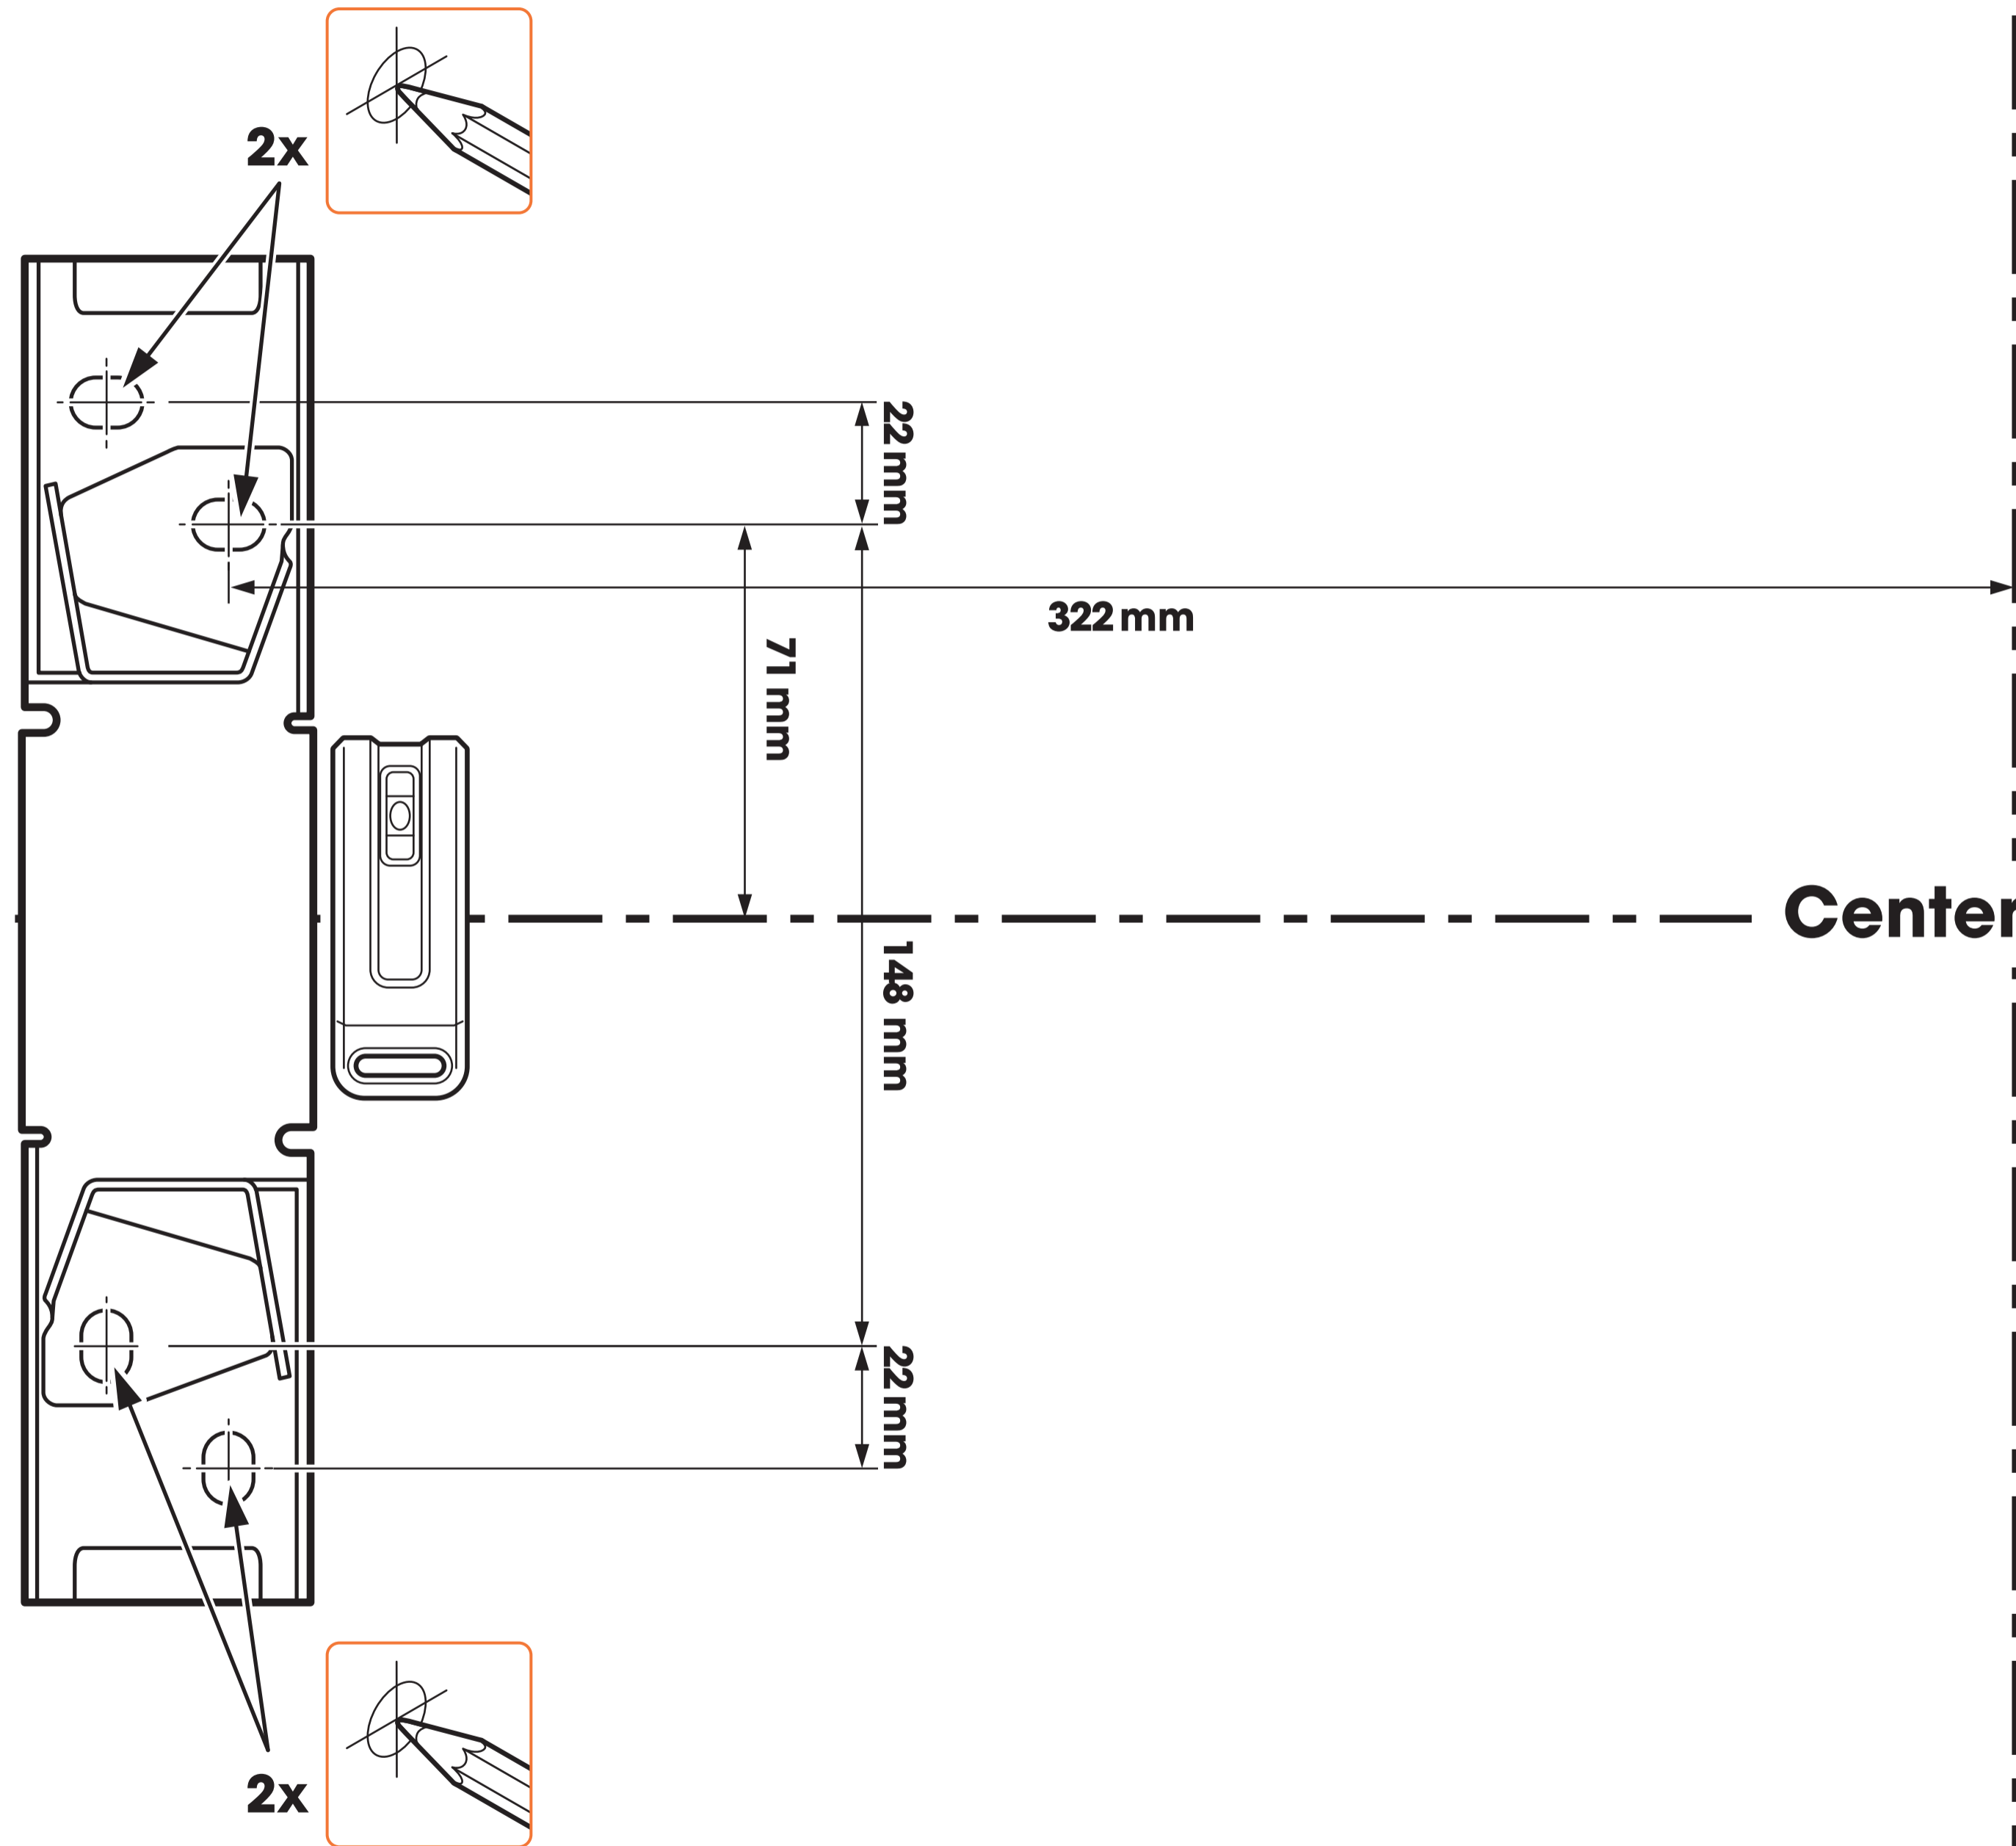

TOP

BE AWARE OF TV-SCREEN HEIGHT!
Read mounting instructions!

	<p>∅ 5mm ∅ 13/64"</p>	<p>∅ 10mm ∅ 25/64"</p>
		<p>∅ 5mm ∅ 13/64"</p>

Template for drilling
THIN 525

Vogel's Holding BV 2016 © all rights reserved.

BOTTOM