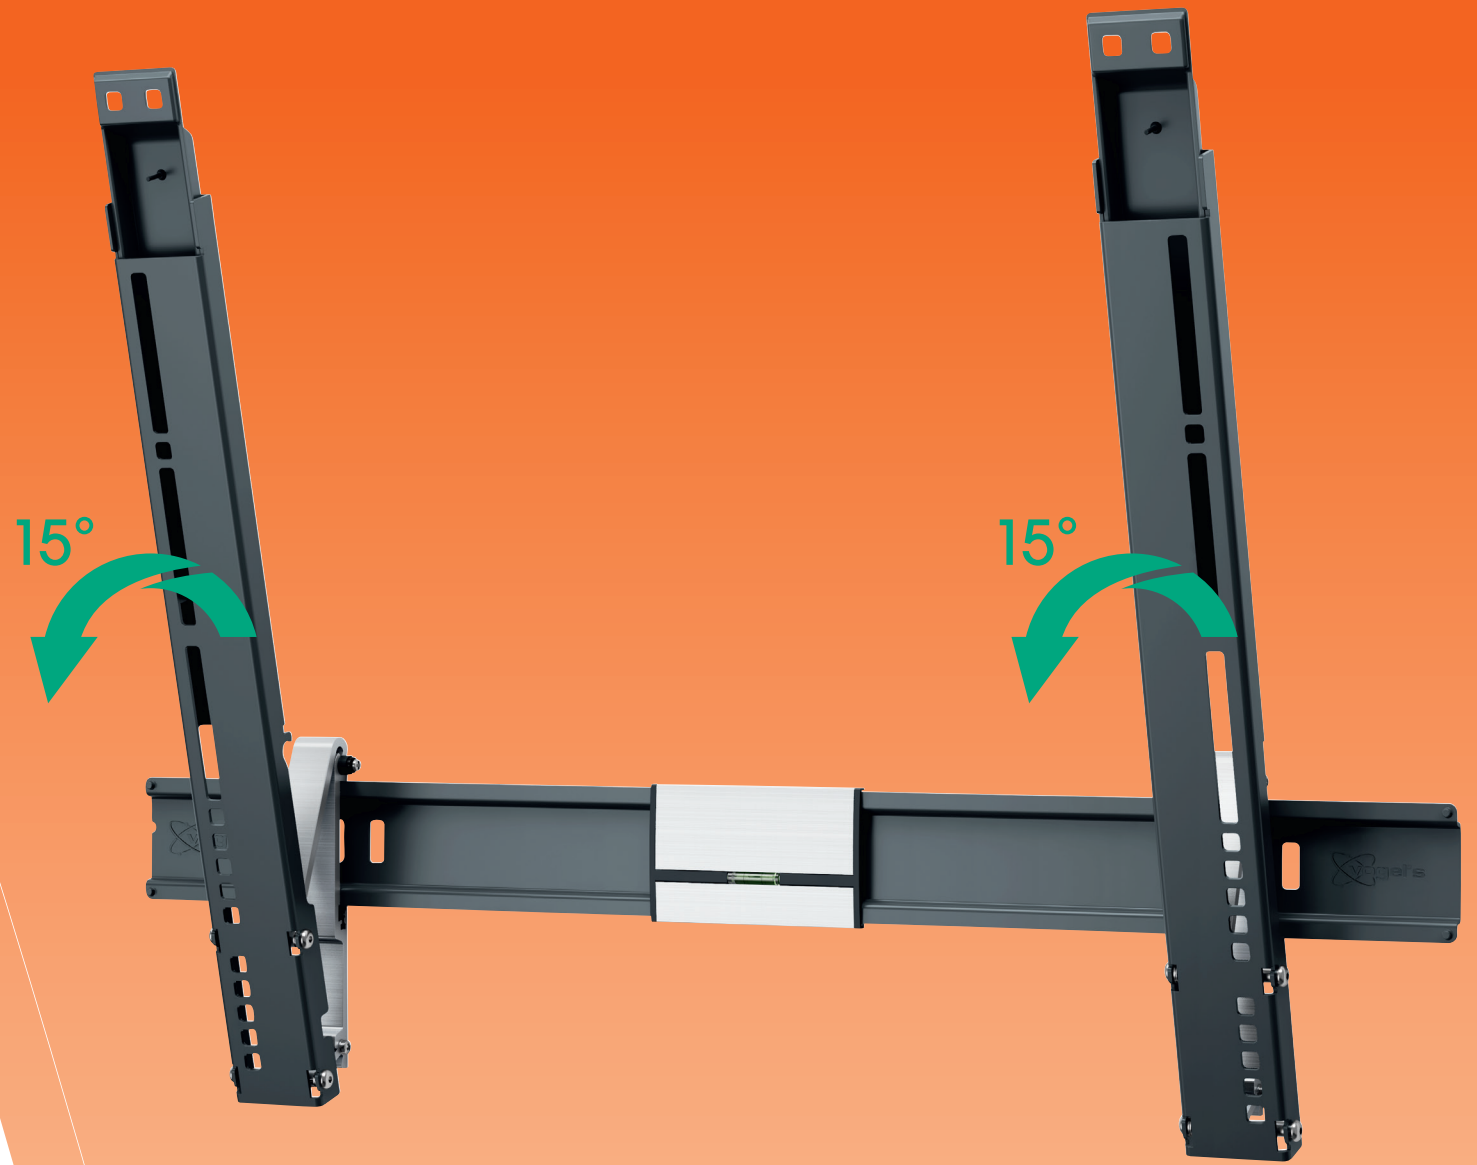

Extrathin

TILT

tilt up to 15°

2 cm/ 0,8 inch
from the wall

THIN 515

8395150