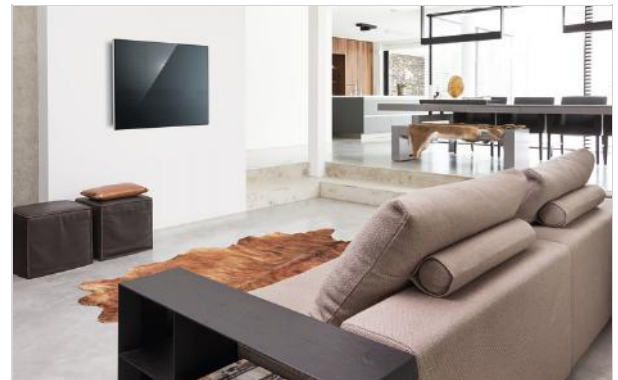

THIN 505 ExtraThin Fixed TV Wall Mount

Article nr 8395050
Colour Black

Key benefits

- Mount your TV as flat against the wall as possible
- Mount your TV only 1,5 cm from the wall
- Install your mount perfectly level: spirit level included!
- The service positioning allows easy access to cables

Make your flat TV an artistic masterpiece with the THIN 505 ExtraThin wall mount. Perfect for mounting your TV 'flat-on-the wall' in the living room, home cinema and bedroom. Simply elegant and virtually invisible, with just 1.5 cm (0.6 inch) of space between the TV and the wall. This mount is part of the Vogel's FLAT products.

Add theatrical flair to your living room or home cinema room with a flat wall mount for your TV. Indulge in extra luxury in your bedroom, even when space is at a premium. The service positioning lets you easily access cables behind the TV. Installing the mount is simple with the clear mounting instructions. The built-in spirit level ensures that your TV always hangs straight. Suitable for screen sizes of 40 to 65 inch (102 to 165 cm).