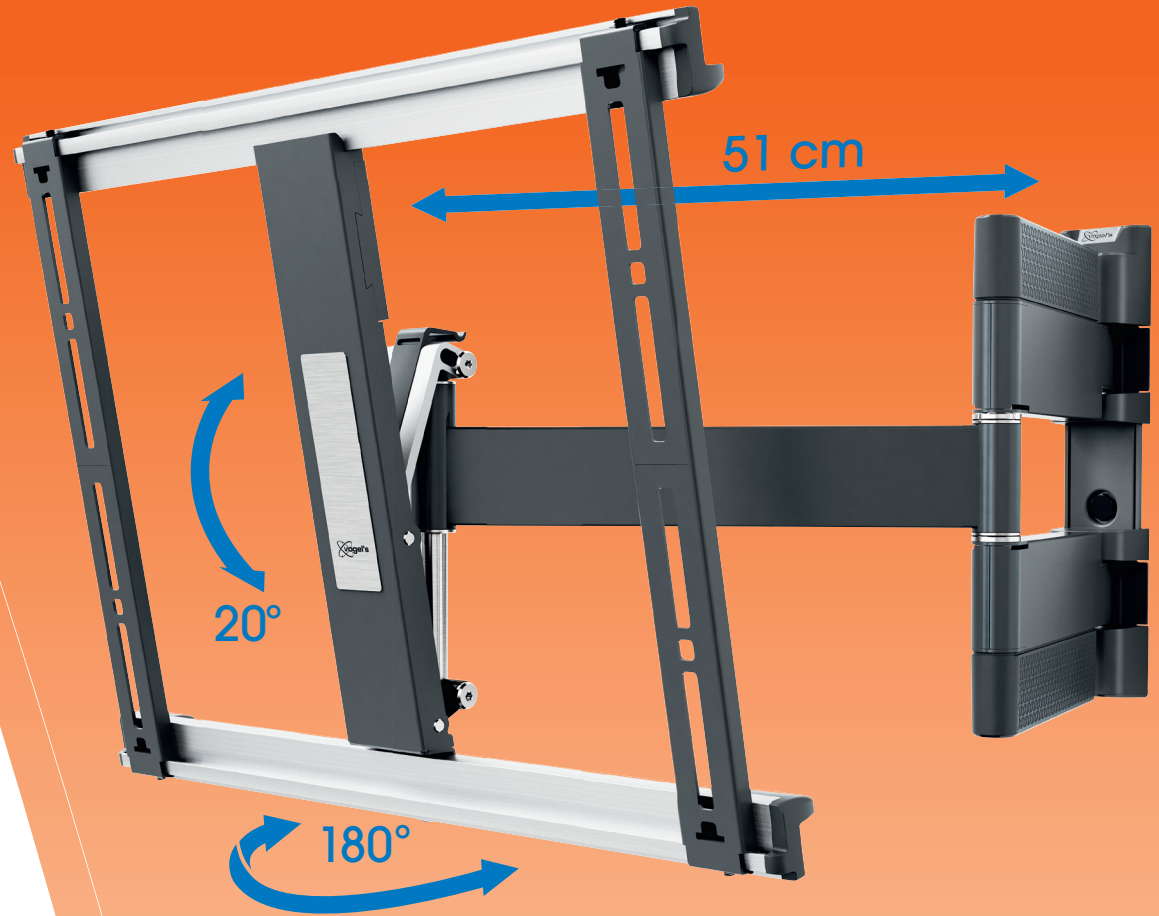

# Extrathin

## TURN

turn up to 180°

tilt up to 20°  
3,5 cm / 1,4 inch  
from the wall

THIN 445

8394450