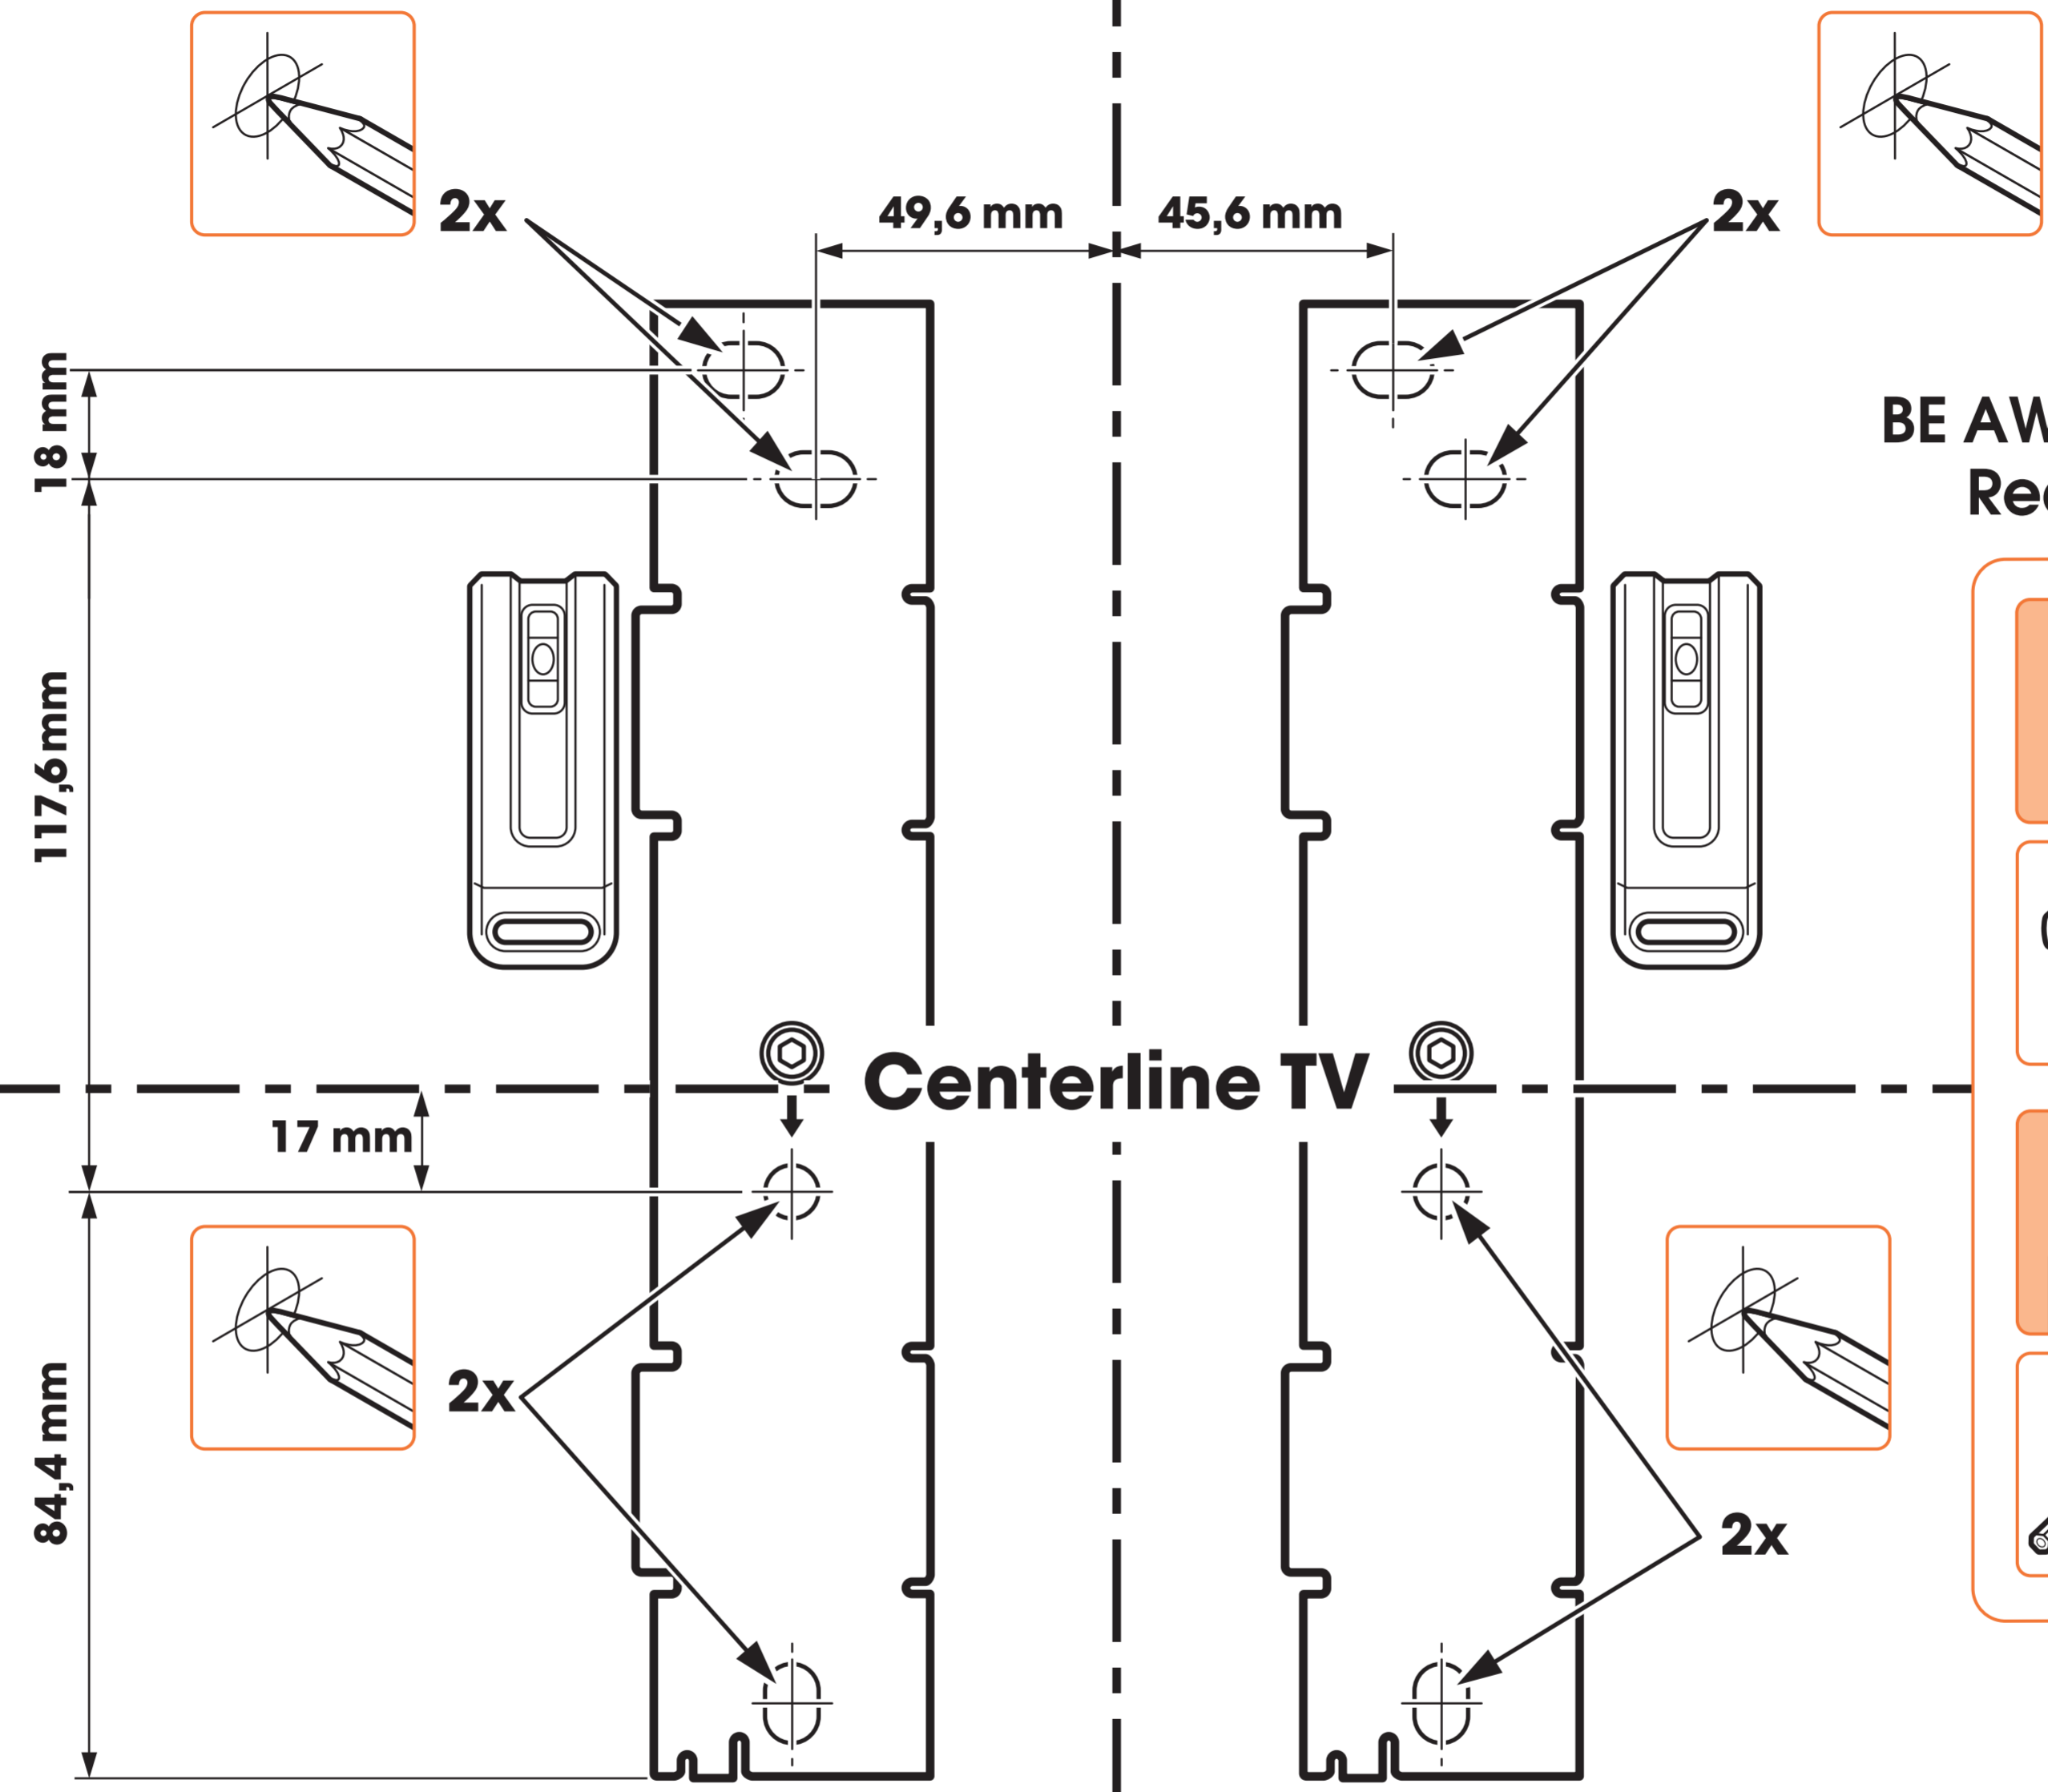

TOP

BE AWARE OF TV-SCREEN HEIGHT!
Read mounting instructions!

	\varnothing 5mm \varnothing 13/64"	\varnothing 10mm \varnothing 25/64"
		\varnothing 5mm \varnothing 13/64"

Template for drilling
THIN 445 Wall Support