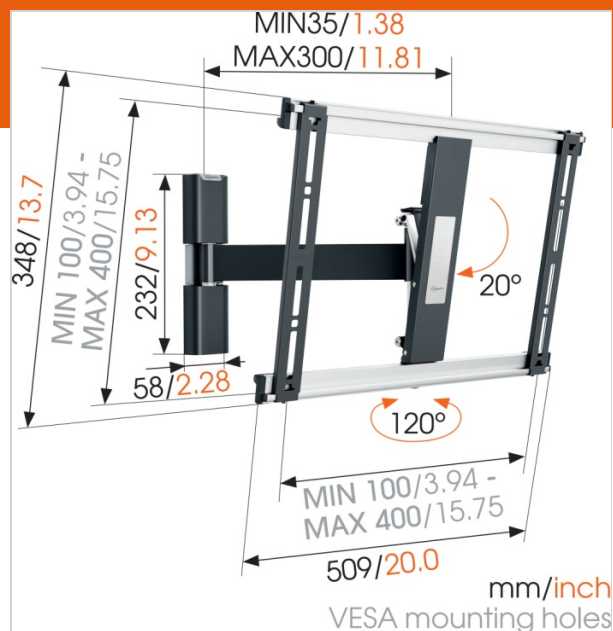

THIN 425 ExtraThin Full-Motion TV Wall Mount

Article nr 8394250
 Colour Black

Key benefits

- Mount your TV as flat against the wall as possible
- Mount your TV only 3,5 cm from the wall
- Smoothly turn your TV up to 120°
- Easily level your TV even after installation

Experience the best view anywhere in the room with the THIN 425 ExtraThin wall mount. Use it in your bedroom, living room, children's room and kitchen for the ultimate viewing flexibility. This wall mount easily turns your TV up to 120 degrees (60 degrees left and 60 degrees right) and tilts your screen up to 20 degrees forward so that everyone can easily watch TV. This mount is part of the Vogel's TURN products.

Enjoy your morning news show or afternoon food program in the kitchen by adjusting your TV to the best view, wherever you are working. Watch a game while working on paperwork or enjoy a movie with friends by turning your flat screen TV to the perfect position. You hardly see this wall mount with just 3.5 cm (1.4 inch) of space between the TV and the wall. It only takes a moment to install the wall mount with the easy level adjustment and drilling template. Suitable for screen sizes of 26 to 55 inch (66 to 140 cm) with a maximum screen thickness of 5 cm (2 inch).

Product type number	THIN 425
Article number (SKU)	8394250
Colour	Black
EAN single box	8712285334924
Product size	M
TÜV certified	Yes
Tilt	Tilt up to 20°
Turn	Up to 120°
Guarantee	Lifetime
Min. screen size (inch)	26
Max. screen size (inch)	55
Max. weight load (kg)	18
Min. hole pattern	100mm x 100mm
Max. hole pattern	400mm x 400mm
Max. bolt size	M8
Max. height of interface (mm)	348
Max. width of interface (mm)	526