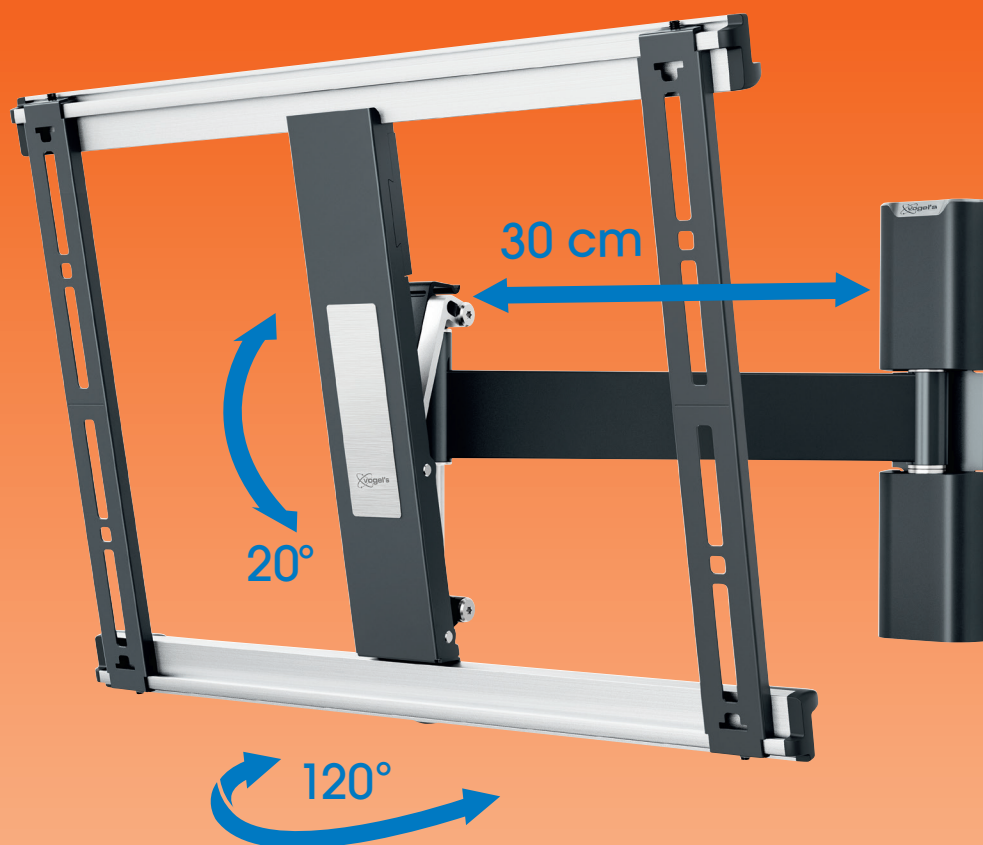

## TURN

turn up to 120°

tilt up to 20°  
3,5 cm / 1,4 inch  
from the wall

THIN 425

8394250

 **vogel's**<sup>®</sup>