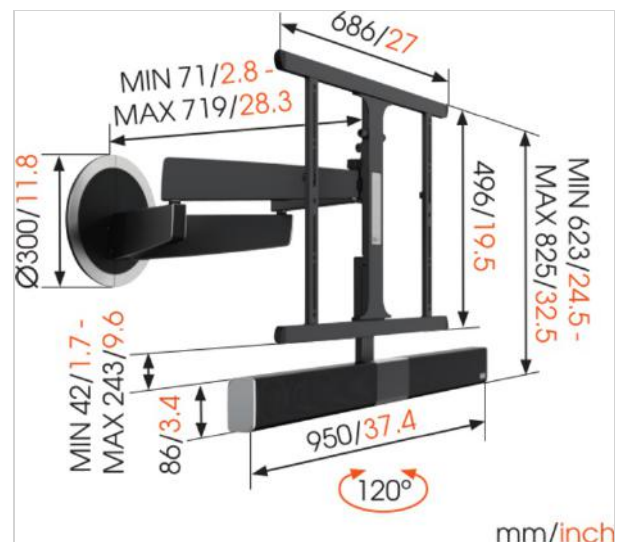

Everyone can programme their own viewing position

You can gain access to additional options using the accompanying smartphone/tablet app, which is available free of charge in the App Store and Google Play Store. The app allows you to set one or more viewing positions for everyone in the house, with a maximum of ten. The TV glides to the left or right, forwards or backwards with the greatest of ease!