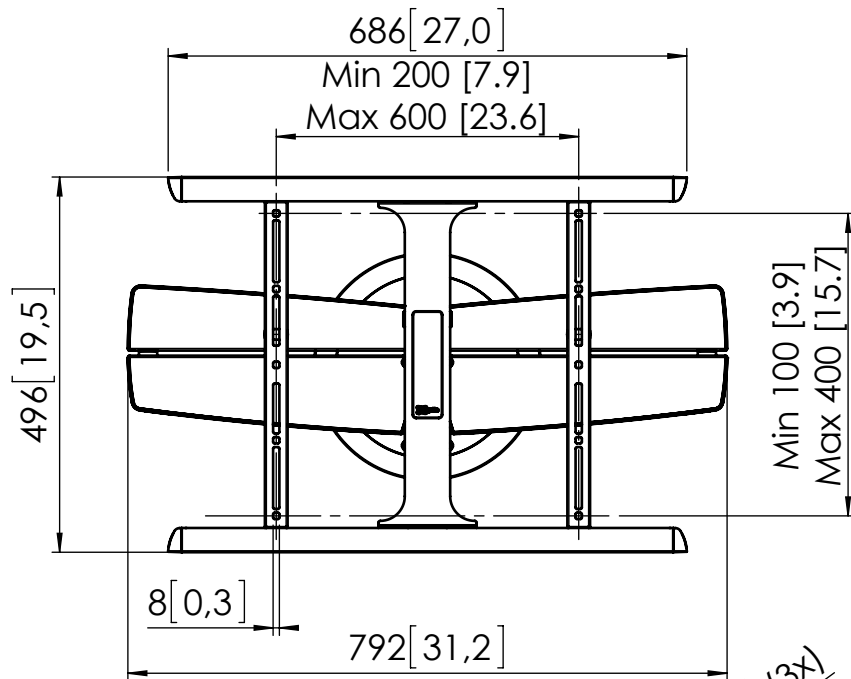

## NEXT 7345

Dimensions in mm [inch]

Screen sizes: 1067[42] - 1651[65]  
 Max weight: 30 kg / 66 lbs

### Wall mounting kit:

Hex. socket flat head wood screw 8x80 (4x)  
 Plain washer without chamfer M8x30x1,5 (3x)  
 Fisher plug UX10 (4x)

### Screen mounting kit:

M4x16 (4x) M4x25 (4x)  
 M6x16 (4x) M6x25 (4x)  
 M8x16 (4x) M8x20 (4x)  
 Washer M4 (4x)  
 Washer M6 (4x)  
 Spacer  $\varnothing$ 8x10 (4x)

Front

Side

Back

Side

Note: This document and specifications herein are confidential and the exclusive property of Vogel's Products b.v. Neither this design nor any information contained in this drawing may be reproduced or disclosed to others without written consent of Vogel's Products b.v. The design and information will not be reproduced, copied or used, either in part or in its entirety, as the basis for the manufacture or sale of items without written permission.  
 Warning: Please study all instructions and illustrations carefully before installation.  
 Information in this document is subject to change without further notice.