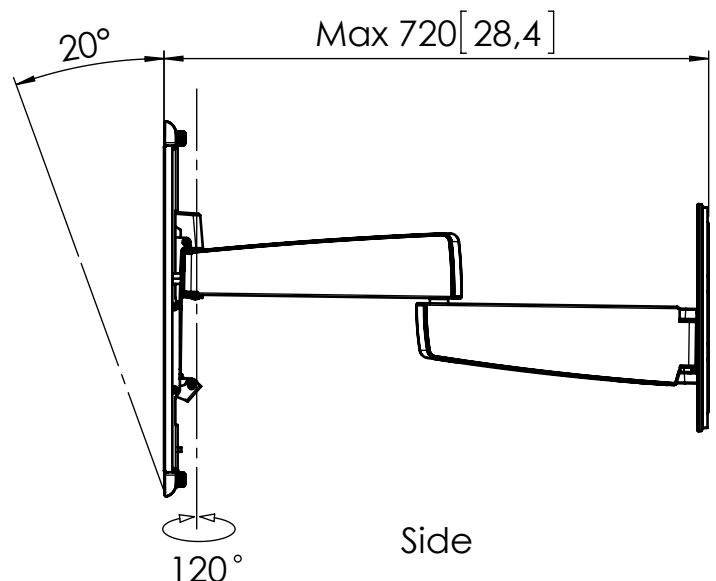

## NEXT 7345

Dimensions in mm [inch]

Screen sizes: 1067[42] - 1651[65]  
 Max weight: 30 kg / 66 lbs

### Wall mounting kit:

Hex. socket flat head wood screw 8x80 (4x)  
 Plain washer without chamfer M8x30x1,5 (3x)  
 Fisher plug UX10 (4x)

### Screen mounting kit:

M4x16 (4x) M4x25 (4x)  
 M6x16 (4x) M6x25 (4x)  
 M8x16 (4x) M8x20 (4x)  
 Washer M4 (4x)  
 Washer M6 (4x)  
 Spacer  $\varnothing$ 8x10 (4x)

Front

Side

Back

Side

Note: This document and specifications herein are confidential and the exclusive property of Vogel's Products b.v. Neither this design nor any information contained in this drawing may be reproduced or disclosed to others without written consent of Vogel's Products b.v. The design and information will not be reproduced, copied or used, either in part or in its entirety, as the basis for the manufacture or sale of items without written permission.  
 Warning: Please study all instructions and illustrations carefully before installation.  
 Information in this document is subject to change without further notice.