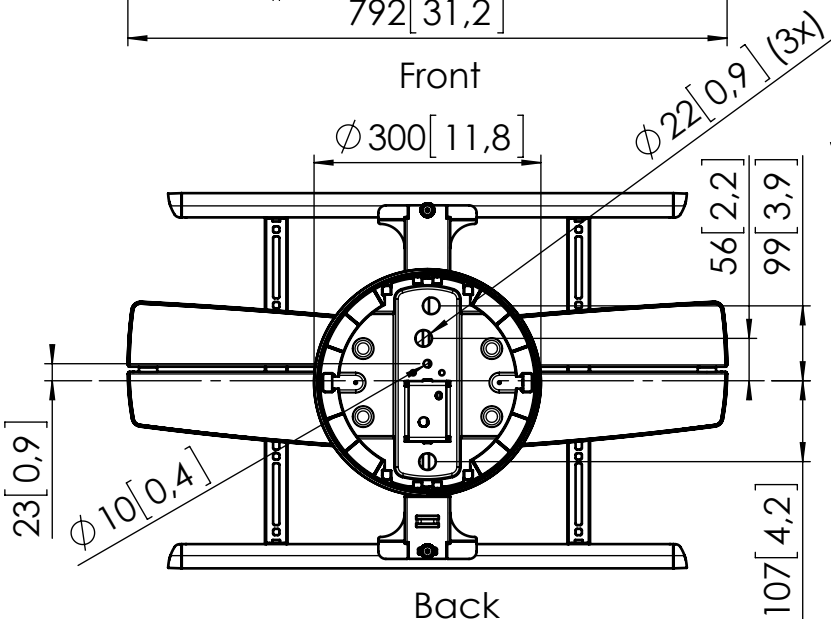

## NEXT 7345

Dimensions in mm [inch]

Screen sizes: 1067[42] - 1651[65]  
 Max weight: 30 kg / 66 lbs

### Wall mounting kit:

Hex. socket flat head wood screw 8x80 (4x)  
 Plain washer without chamfer M8x30x1,5 (3x)  
 Fisher plug UX10 (4x)

### Screen mounting kit:

M4x16 (4x) M4x25 (4x)  
 M6x16 (4x) M6x25 (4x)  
 M8x16 (4x) M8x20 (4x)  
 Washer M4 (4x)  
 Washer M6 (4x)  
 Spacer  $\varnothing$ 8x10 (4x)

Front

Side

Back

Side

Note: This document and specifications herein are confidential and the exclusive property of Vogel's Products b.v. Neither this design nor any information contained in this drawing may be reproduced or disclosed to others without written consent of Vogel's Products b.v. The design and information will not be reproduced, copied or used, either in part or in its entirety, as the basis for the manufacture or sale of items without written permission.  
 Warning: Please study all instructions and illustrations carefully before installation.  
 Information in this document is subject to change without further notice.