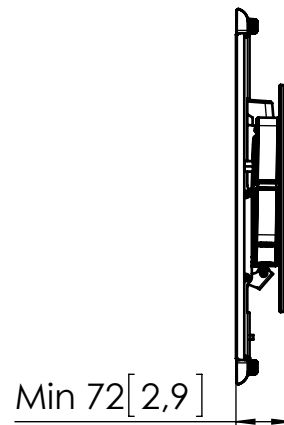

## NEXT 7345

Dimensions in mm [inch]

Screen sizes: 1067[42] - 1651[65]  
 Max weight: 30 kg / 66 lbs

### Wall mounting kit:

Hex. socket flat head wood screw 8x80 (4x)  
 Plain washer without chamfer M8x30x1,5 (3x)  
 Fisher plug UX10 (4x)

### Screen mounting kit:

M4x16 (4x) M4x25 (4x)  
 M6x16 (4x) M6x25 (4x)  
 M8x16 (4x) M8x20 (4x)  
 Washer M4 (4x)  
 Washer M6 (4x)  
 Spacer  $\varnothing$ 8x10 (4x)

Front

Side

Back

Side

Note: This document and specifications herein are confidential and the exclusive property of Vogel's Products b.v. Neither this design nor any information contained in this drawing may be reproduced or disclosed to others without written consent of Vogel's Products b.v. The design and information will not be reproduced, copied or used, either in part or in its entirety, as the basis for the manufacture or sale of items without written permission.  
 Warning: Please study all instructions and illustrations carefully before installation.  
 Information in this document is subject to change without further notice.