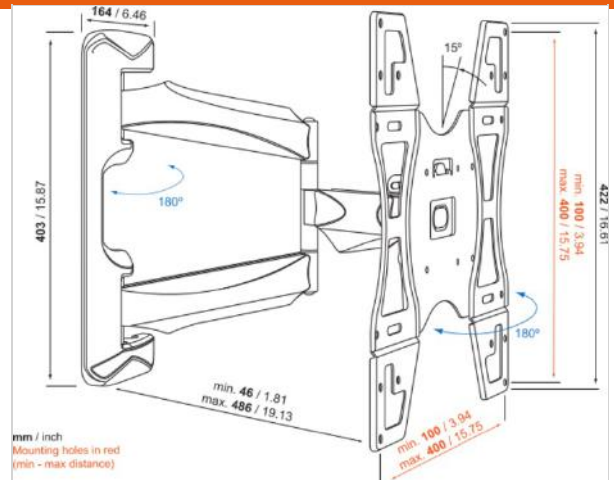

BASE 45 M Full-Motion TV Wall Mount

Article nr 8343245
 Colour Black

Key benefits

- Strong and Simple: solid, secure solutions to mount your TV
- Smoothly turn your TV up to 180°
- Lock your TV securely in place

Enjoy your TV mounted very flat to the wall, and turn and tilt it towards you for the perfect viewing angle. The TURN & TILT MEDIUM wall mount from Physix is suitable for TV's from 32" to 55" weighing up to 30 kg. This universal support is suitable for almost all TV brands (use our MOUNT MATCHER to find exactly the right mount size for your TV). It comes with easy mounting instructions, as well as all the screws and wall plugs you might need. The Turn functionality let's you turn the screen left or right up to 90 degrees (depending on TV size) or tilt it 15 degrees, to ensure the perfect viewing angle from anywhere you want to watch.

Product type number	BASE 45 M
Article number (SKU)	8343245
Colour	Black
EAN single box	8712285324284
Product size	M
TÜV certified	Yes
Tilt	Tilt up to 15°
Turn	Up to 180°
Guarantee	10 years
Min. screen size (inch)	32 inch
Max. screen size (inch)	55 inch
Max. weight load (kg)	30
Fixed VESA patterns	100 mm x 100 mm 200 mm x 100 mm 200 mm x 200 mm 300 mm x 300 mm 400 mm x 200 mm 400 mm x 300 mm 400 mm x 400 mm
Max. bolt size	M8
Max. height of interface (mm)	422
Max. width of interface (mm)	427

Features

Functionality Turn

Technical specifications and dimensions

Min. distance to the wall (mm)	46
Max. distance to the wall (mm)	486