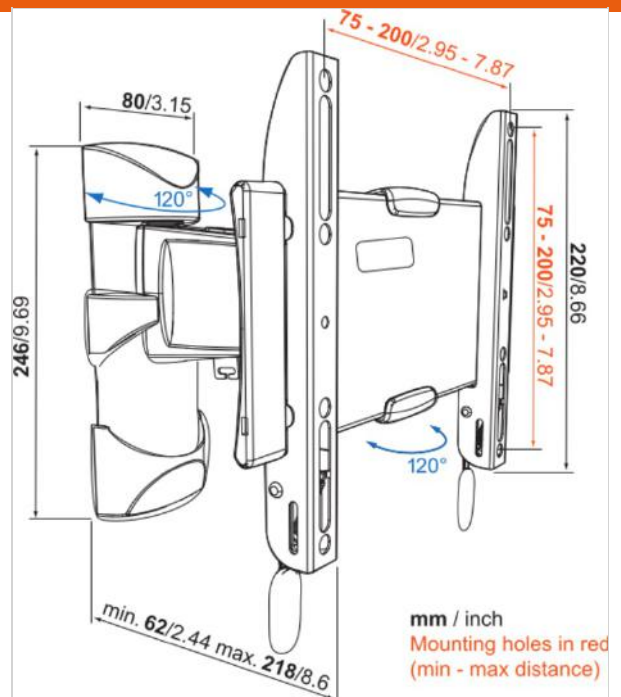

For TVs up to 40 inch (102 cm)

BASE 25 S is a durable TV wall mount, suitable for 19 to 40 inch (48 to 102 cm) TVs weighing up to 15 kg (33 lbs).

Full-motion mount for the best view

What's better than mounting your TV flush against the wall to save space? Being able to pull it out and turn it up to 60 degrees both ways to get the perfect viewing angle from anywhere in the room. The BASE 25 S is solid, strong and flexible.

Want a great angle from any position?

Need a perfect viewing angle, no matter where you are in the room? Take a look at our wide-angle full-motion TV wall brackets, which turn up to 180°.

BASE 25 S Full-Motion TV Wall Mount

www.vogels.com

VOGEL'S HOLDING BV 2017 (c) All rights reserved
 Subject to printing errors, technical and price
 amendments
 Date: 10-03-2017

Specifications

Product specifications

| | |
|-------------------------|---------------|
| Product type number | BASE 25 S |
| Article number (SKU) | 8343125 |
| Colour | Black |
| EAN single box | 8712285324185 |
| Product size | S |
| TÜV certified | Yes |
| Turn | Up to 120° |
| Guarantee | Lifetime |
| Min. screen size (inch) | 19 inch |
| Max. screen size (inch) | 40 inch |
| Max. weight load (kg) | 20 |
| Min. hole pattern | 75mm x 75mm |
| Max. hole pattern | 200mm x 200mm |
| Max. bolt size | M8 |

Technical specifications and dimensions

| | |
|--------------------------------|-----|
| Min. distance to the wall (mm) | 62 |
| Max. distance to the wall (mm) | 218 |

Features

| | |
|------------------------|------|
| Functionality | Turn |
| Number of arms | 1 |
| Number of pivot points | 2 |