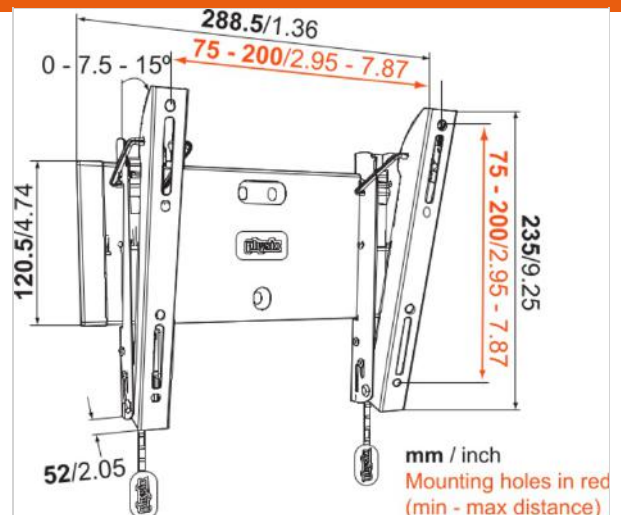

Need to tuck your TV away even further?

Mount it in a corner to save even more space. Check out our full-motion TV wall brackets, perfect for any corner of the room.