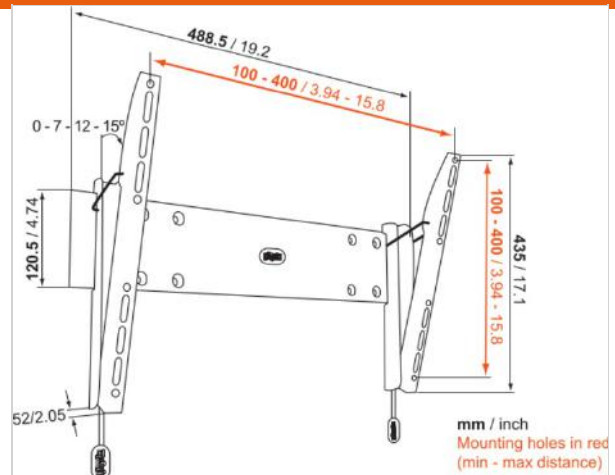

For TVs up to 55 inch (140 cm)

The BASE 15 M is a durable TV wall mount, suitable for 32 to 55 inch (81 to 140 cm) TVs weighing up to 30 kg (66 lbs).

Tilt your TV for a great viewing angle

With the BASE 15 M, you can tilt your TV forward up to 15 degrees to get a great viewing angle. That means you can mount your TV higher up on the wall - saving even more space without sacrificing your TV watching experience.

Need to tuck your TV away even further?

Mount it in a corner to save even more space. Check out our full-motion TV wall brackets, perfect for any corner of the room.

BASE 15 M Tilting TV Wall Mount

VOGEL'S HOLDING BV 2017 (c) All rights reserved
 Subject to printing errors, technical and price
 amendments
 Date: 10-03-2017

www.vogels.com

Specifications

Product specifications

Product type number	BASE 15 M
Article number (SKU)	8343215
Colour	Black
EAN single box	8712285324246
Product size	M
TÜV certified	Yes
Tilt	Tilt up to 15°
Guarantee	Lifetime
Min. screen size (inch)	32 inch
Max. screen size (inch)	55 inch
Max. weight load (kg)	30
Min. hole pattern	100mm x 100mm
Max. hole pattern	400mm x 400mm
Max. bolt size	M8
Max. height of interface (mm)	420
Max. width of interface (mm)	488

Technical specifications and dimensions

Min. distance to the wall (mm)	52
--------------------------------	----

Features

Functionality Tilt