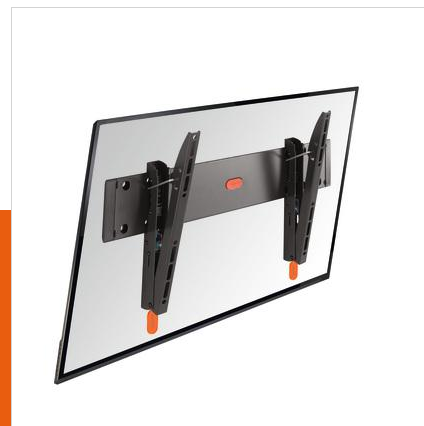

BASE 15 M Tilting TV Wall Mount

Article nr 8343215
Colour Black

Key benefits

- Strong and Simple: solid, secure solutions to mount your TV
- Tilt (up to 15°) to avoid reflections
- Screen Protection System - Protect your TV from bumping into the wall

For TVs up to 55 inch (140 cm)

The BASE 15 M is a durable TV wall mount, suitable for 32 to 55 inch (81 to 140 cm) TVs weighing up to 30 kg (66 lbs).

Tilt your TV for a great viewing angle

With the BASE 15 M, you can tilt your TV forward up to 15 degrees to get a great viewing angle. That means you can mount your TV higher up on the wall - saving even more space without sacrificing your TV watching experience.

The BASE series: strong and simple

By choosing a BASE series wall mount, you choose a solid, secure solution for mounting your TV on the wall. A sturdy lock release feature clicks your TV safely into the bracket. Mounting the BASE 15 M is easy, as it comes with clear mounting instructions and all the mounting materials you need.

Need to tuck your TV away even further?

Mount it in a corner to save even more space. Check out our full-motion TV wall brackets, perfect for any corner of the room.

BASE 15 M Tilting TV Wall Mount

VOGEL'S HOLDING BV 2017 (c) All rights reserved
 Subject to printing errors, technical and price
 amendments
 Date: 10-03-2017