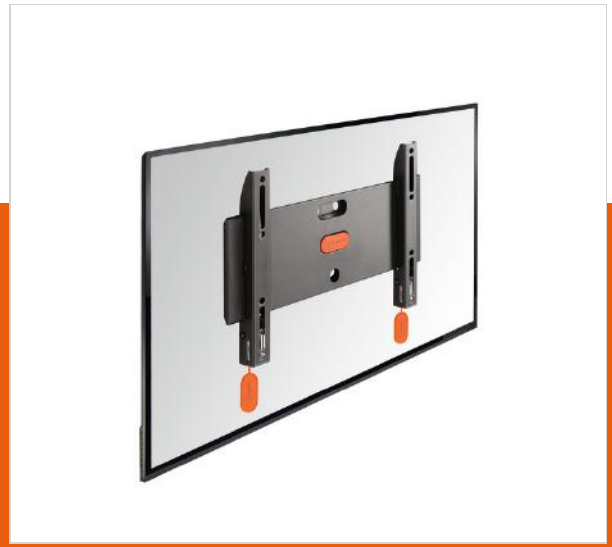

BASE 05 S Fixed TV Wall Mount

Article nr 8343105
 Colour Black

Key benefits

- Strong and Simple: solid, secure solutions to mount your TV
- Mount your TV only 2,7 cm from the wall
- Smart Movement Mechanism - Move your TV with only the touch of a fingertip

For TVs up to 40 inch (102 cm)

BASE 05 S is a strong, solid wall mount that is suitable for 19 to 40 inch (48 to 102 cm) TVs weighing up to 20 kg (44 lbs).

Flat against the wall to save space

The best way to save space around your TV is to mount it flat against the wall. The BASE 05 S is a fixed TV wall mount that still leaves enough space for air circulation, to prevent overheating.

The BASE series: strong and simple

By choosing a BASE series wall mount, you choose a solid, secure solution for mounting your TV on the wall. A sturdy lock release feature clicks your TV safely into the bracket. Mounting the BASE 05 S is easy, as it comes with clear mounting instructions and all the mounting materials you need.

Want to reduce reflections in your TV?

Are you fed up with that nasty glare from the evening sun? Try our tilting TV wall brackets to reduce reflections and glare.

BASE 05 S Fixed TV Wall Mount

VOGEL'S HOLDING BV 2017 (c) All rights reserved
 Subject to printing errors, technical and price
 amendments
 Date: 10-03-2017