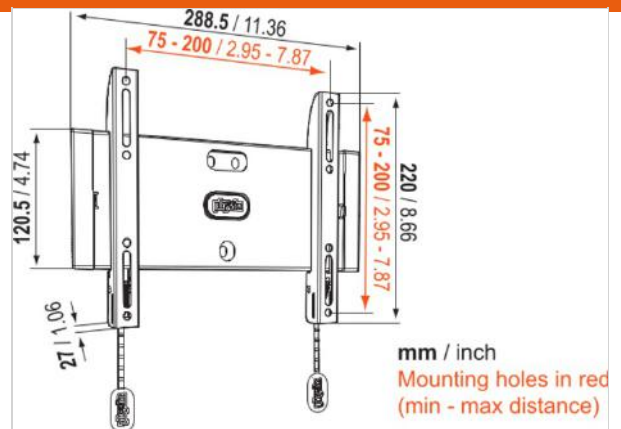

Want to reduce reflections in your TV?

Are you fed up with that nasty glare from the evening sun? Try our tilting TV wall brackets to reduce reflections and glare.