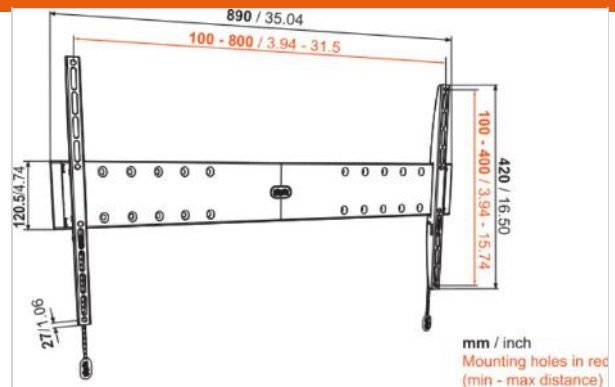

Want to reduce reflections in your TV?

Are you fed up with that nasty glare from the evening sun? Try our tilting TV wall brackets to reduce reflections and glare.