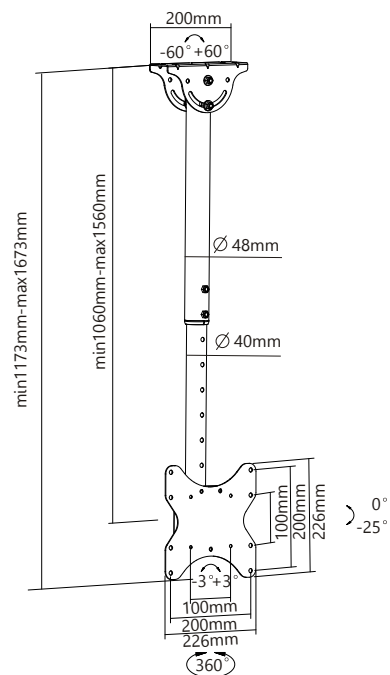

Telescopic Ceiling Mount (17"-42") - AS922CEL

Features

- Designed for commercial use and public spaces
- Suitable for most 17"-42" screens
- Maximum weight capacity: 50kg/110lbs
- Landscape and portrait mounting
- Total Height Range: 1173-1673mm
- Maximum VESA pattern: 200x200mm
- Maximum Hole pattern: 200x200mm
- Tilting range of -25° to +0°
- Integrated cable management design

Specifications

Mount Type	Telescopic Ceiling Mount
Mounting Pattern	VESA
Recommended Screen Size	17"-42"
Weight Capacity	50kg/110lbs
Height Adjustable Range	1173mm - 1673mm
Compatible VESA Patterns	100x100mm, 200x100mm, 200x200mm
Maximum VESA Pattern	200x200mm
Maximum Hole Pattern	200x200mm
Tilt	-25° to +0°
Swivel	360°
Level Adjustment	-3° to +3°

Technical Drawing

* Excluding motorised products which have a 5 year warranty